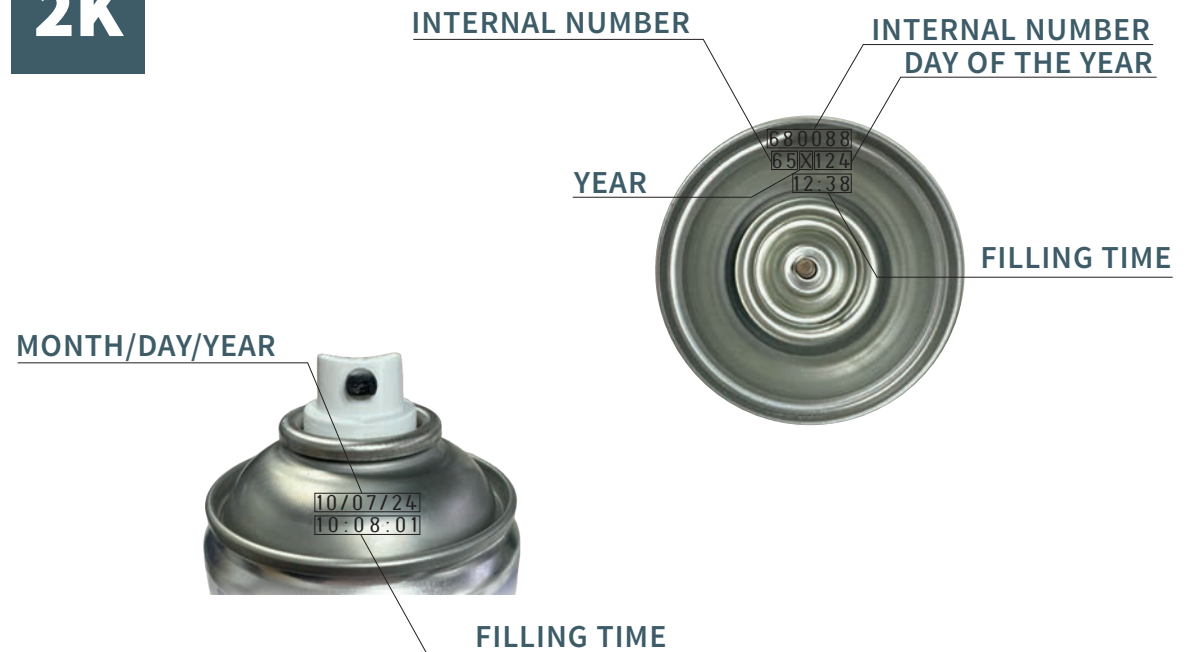

SPRAYMAX SHELF LIFE

1K READY MIX	YEARS	5
2K READY MIX	YEARS	3
1K FILLCLEAN WATERBORNE	YEARS	2
1K FILLCLEAN SOLVENTBORNE	YEARS	2
2K FILLCLEAN SINGLE STAGE	YEARS	2

 AFTER FILLING
Good for 1 week to 12 weeks

 AFTER FILLING
Good for 12 months

 AFTER FILLING
Good for 12 months

SPRAYMAX CODING

CATALYST BATCHCODE

1K

1 K CAN:

Code of the year
A = 2025, B = 2026, etc.
001 = Julian Date of the Year
plus filling time

2K

2 K CAN:

MM/DD/YY => 01/01/25
plus filling time